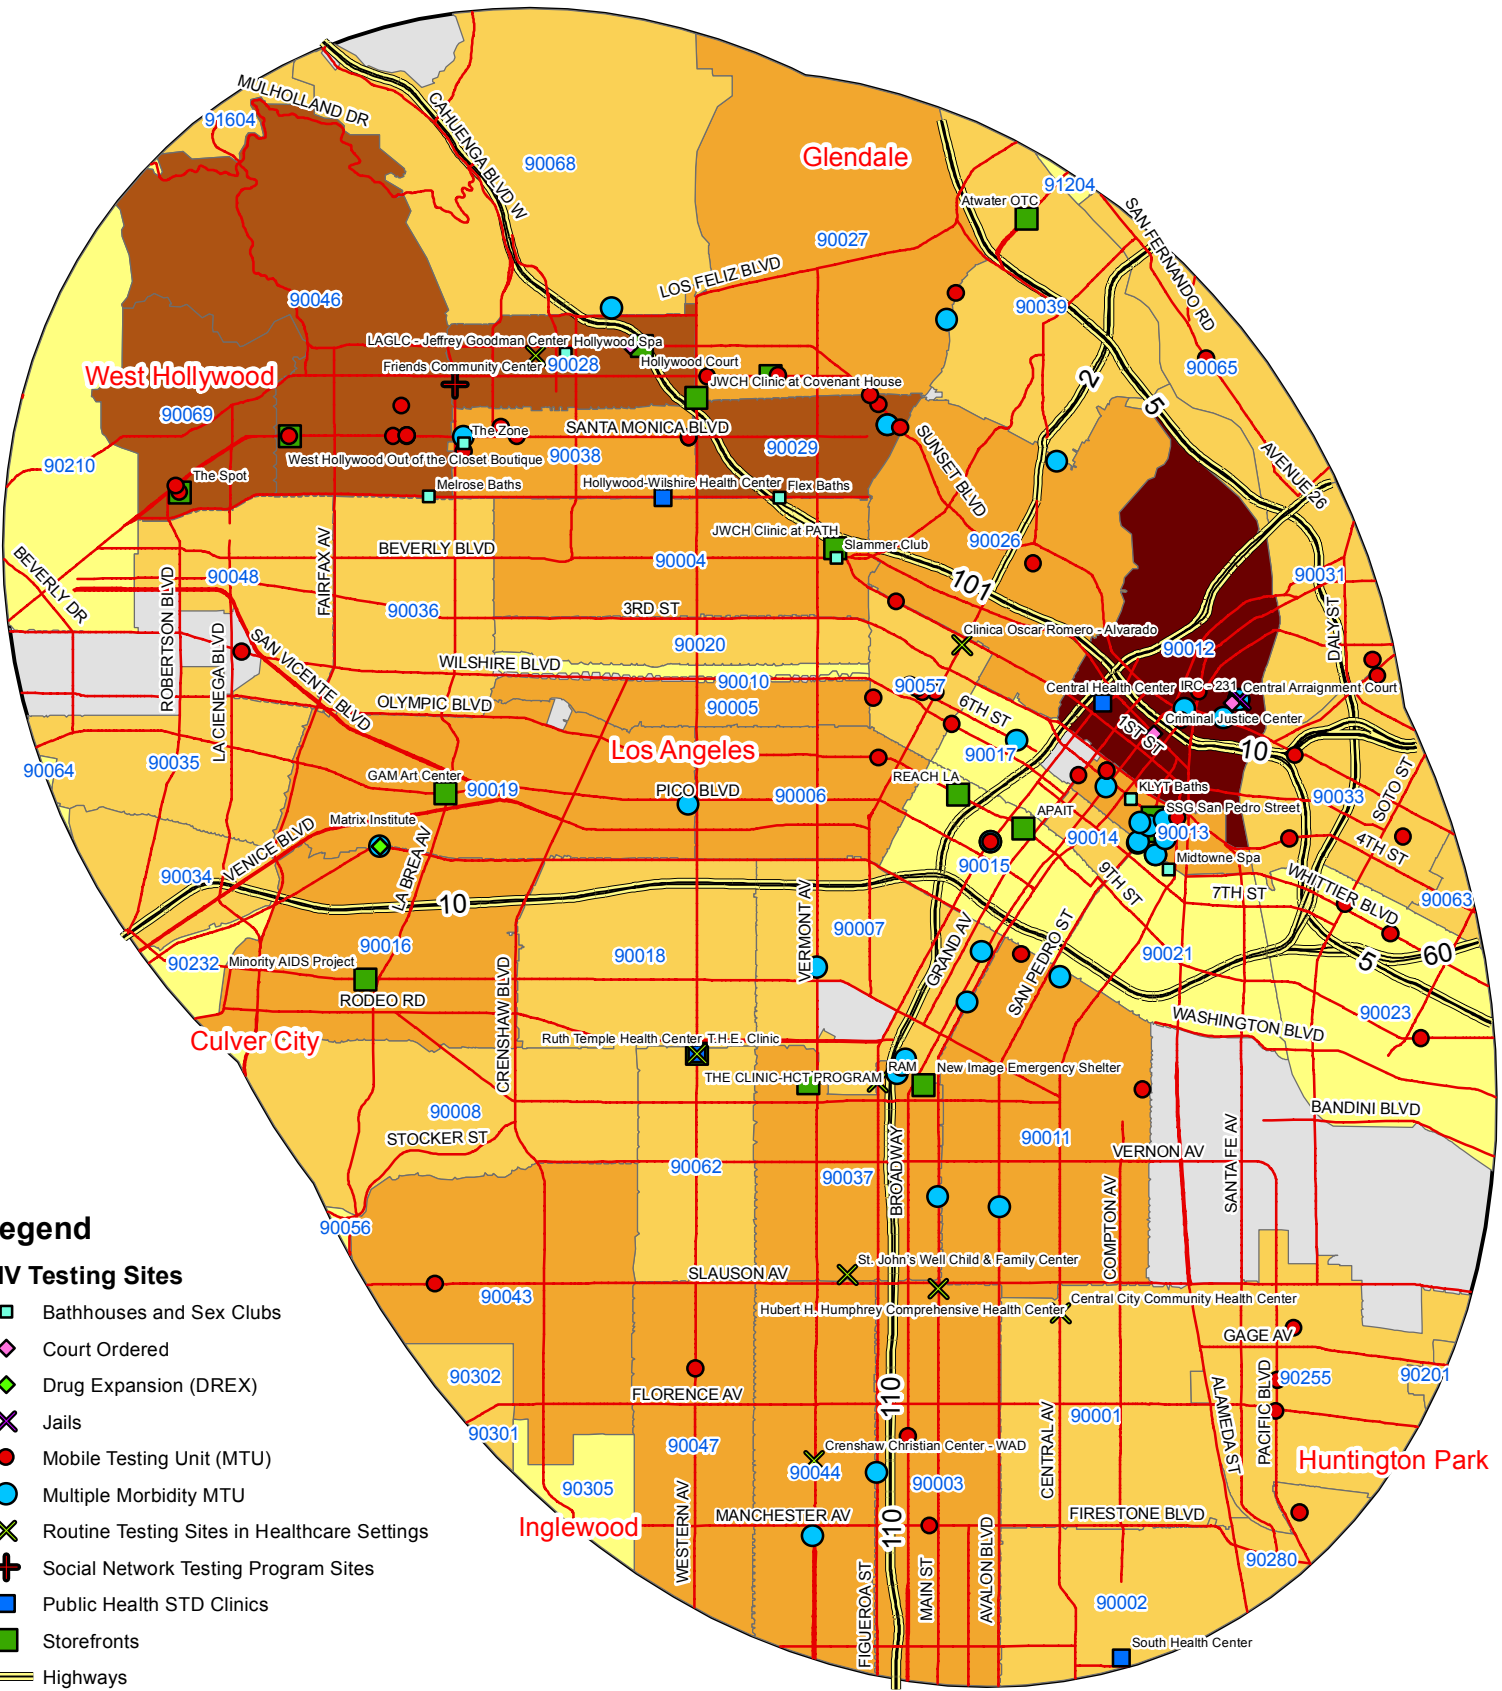

Central Syndemic Cluster Area, 2009

Legend

HIV Testing Sites

- Bathhouses and Sex Clubs
- ◆ Court Ordered
- ◆ Drug Expansion (DREX)
- ✕ Jails
- Mobile Testing Unit (MTU)
- Multiple Morbidity MTU
- ✕ Routine Testing Sites in Healthcare Settings
- + Social Network Testing Program Sites
- Public Health STD Clinics
- Storefronts

— Highways

— Major Streets

New HIV Cases by Zip Code, 2009

■ No New HIV Cases reported in 2009